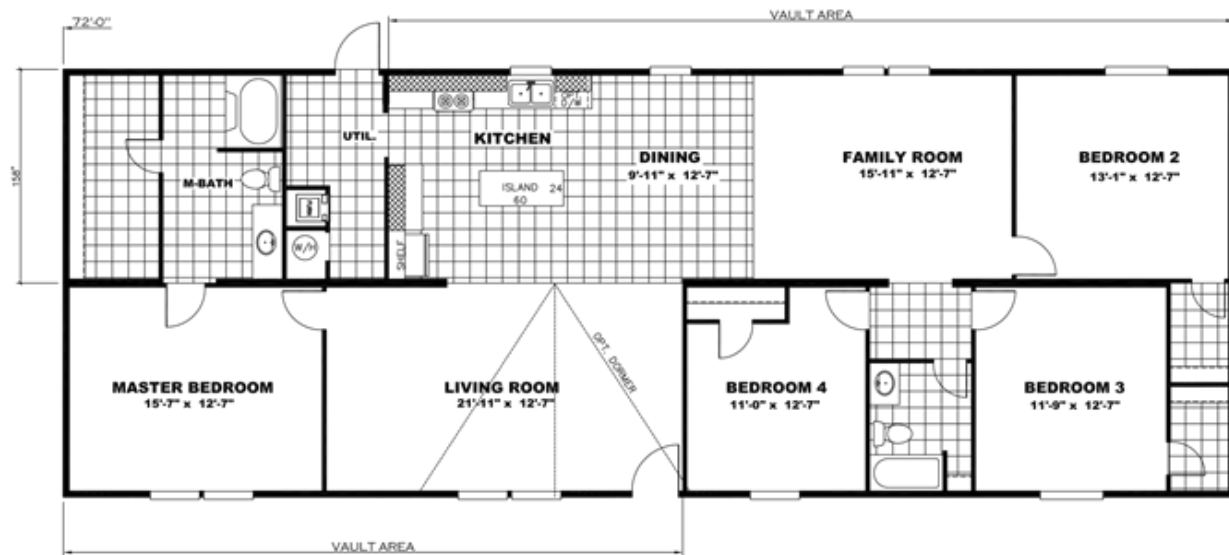

The Big Deal @ Deer Park

The Big Deal @ Deer Park Floor plan number: BL2000344TXAB

4 beds • 2 baths • 2016 sq.ft. • 28' width • 72' depth

Our home building facilities invest in continuous product and process improvements. Plans, dimensions, features, materials, specifications and availability are subject to change without notice or obligation. Renderings and floor plans are representative likenesses of our homes and may differ from the actual homes. We invite you to tour a Home Center near you and inspect the highest value in quality housing available or call (318) 356-9866 to speak with a Home Consultant. Copyright 2017, CMH. All rights reserved.