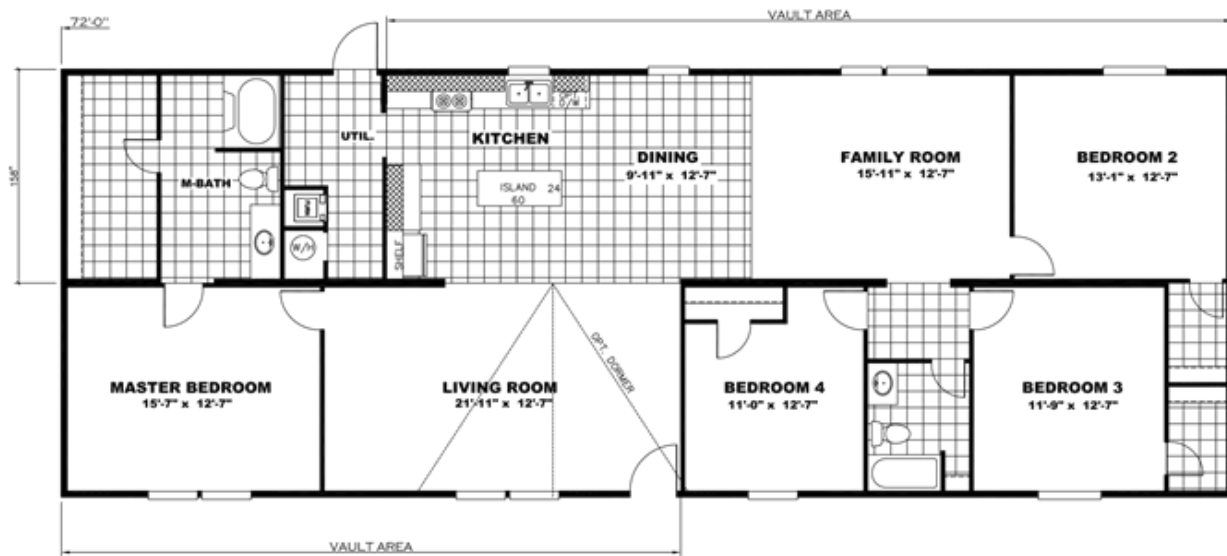

# The Big Deal @ Deer Park

Model number: 98TRU28724RH

4 beds • 2 baths • 2016 sq.ft. • 28' width • 72' depth

Our home building facilities invest in continuous product and process improvements. Plans, dimensions, features, materials, specifications and availability are subject to change without notice or obligation. Renderings and floor plans are representative likenesses of our homes and may differ from the actual homes. We invite you to tour a Home Center near you and inspect the highest value in quality housing available or call (318) 356-9866 to speak with a Home Consultant. Copyright 2017, CMH. All rights reserved.